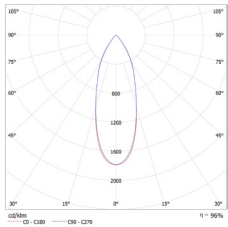

Suspension lights with LED source. Multicoloured marble structure with components in aluminum and stainless steel. Fully integrated electronic components.

W	Dimensioni/Dimension	Flusso/Flux	Codice/Code	Peso/Weight	Materiale/Material
10W	30x17x17 cm	950 lm	TOT 10 BC	4 Kg	Rosa Perlino, Bianco Carrara, Nero Marquina Pink Perlino, White Carrara, Black Marquina