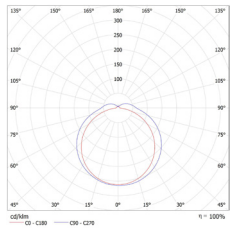

Suspension lights with LED source. Impressive range for spacious contexts. Carrara white as standard and other materials on request. Fully integrated electronic components.

W	Dimensioni/Dimension	Flusso/Flux	Codice/Code	Peso/Weight	Materiale/Material
20W	90x12x9.1 cm	3456 lm	BLO 20 BC	10 Kg	Bianco di Carrara / White Carrara